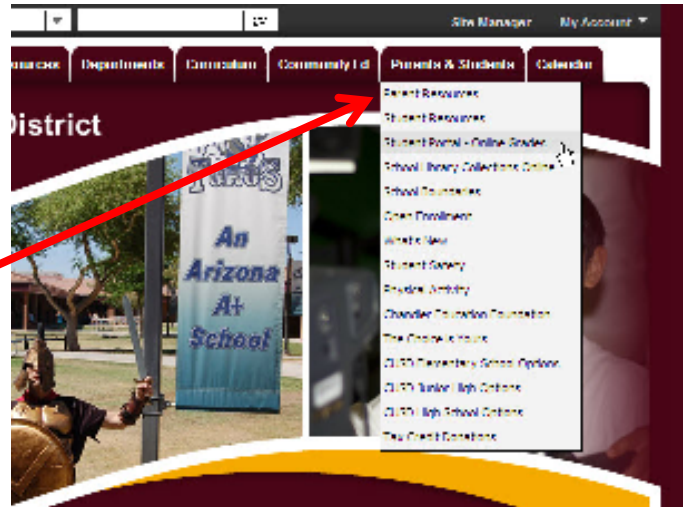

Chandler Unified School District

Infinite Campus (IC) **Student Portal** Grades 1st - 6th

What is it?

It is a logon website "Portal" where you, the student, can access your grade and class attendance. This will help you increase communication with your teachers.

What do you need to do to start using the Infinite Campus (IC) Student Portal?

You will need to activate your account. You can logon anywhere you have Internet access (at home, in a school or through your Smartphone). The activation is easy, but you'll need to follow these directions.

NOTE: You may find it helpful to print these directions now.

How to access:

Go to the Chandler Unified School District homepage: <http://www.cusd80.com>

- Click on the Parents & Students Tab
- Choose Student Portal-Online Grades
- Click on the Infinite Campus Portal icon

OR

Use this friendly URL:

<http://www.cusd80.com/studentportal>

The **Infinite Campus Portal Homepage** appears where you will enter your unique username and password.

Do **not** choose the options under *First time using Campus Portal?* As a student, **you already have a Campus Portal account.**

Firsttime using Campus Portal?

~~If you have been assigned a Campus Portal Activation Key, [click here](#)~~

~~If you do not have an Activation Key, [click here](#)~~

For your **User Name**, enter:
Capital "S" plus your **student number**
Example: S78788

For your **temporary password**, enter:
Capital "S" plus your **student number** plus
your **birthdate** (MMDDYY)

Example: S78788051898

Capital "S"   Student number   Birthdate (MMDDYY)

Already have a Campus Portal account?

User Name

S78788

Password

.....

(S78788051898)

Log In

[Problems logging in?](#)